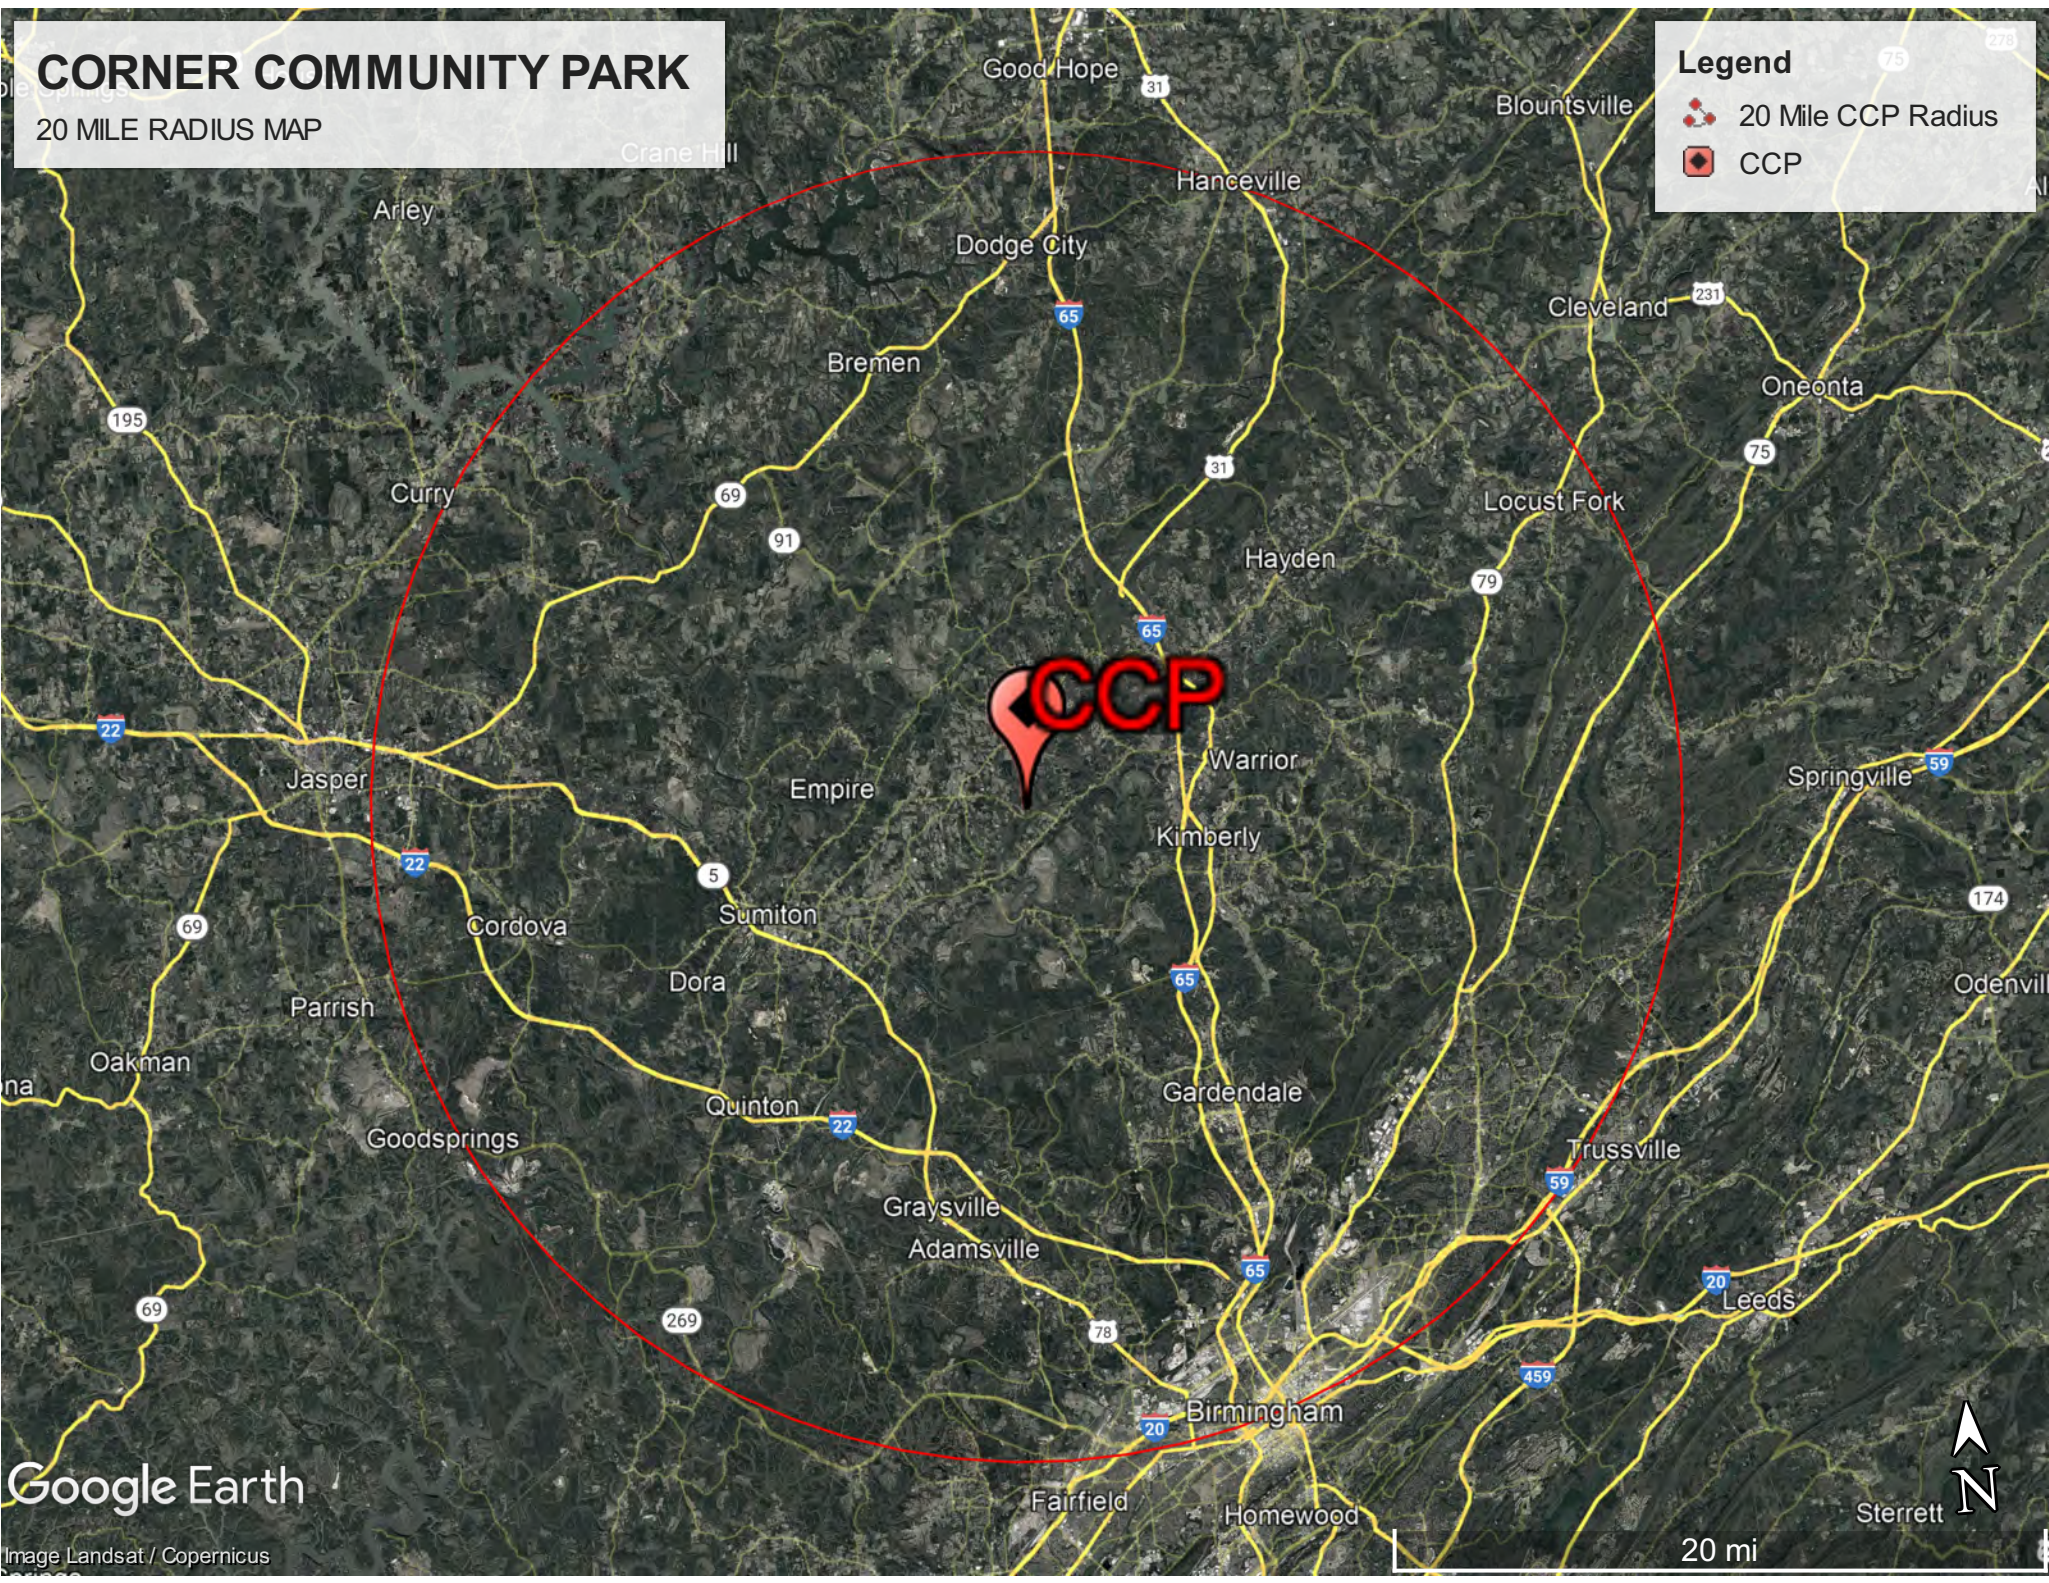

CORNER COMMUNITY PARK

20 MILE RADIUS MAP

Legend

-  20 Mile CCP Radius
-  CCP

Google Earth

Image Landsat / Copernicus

20 mi